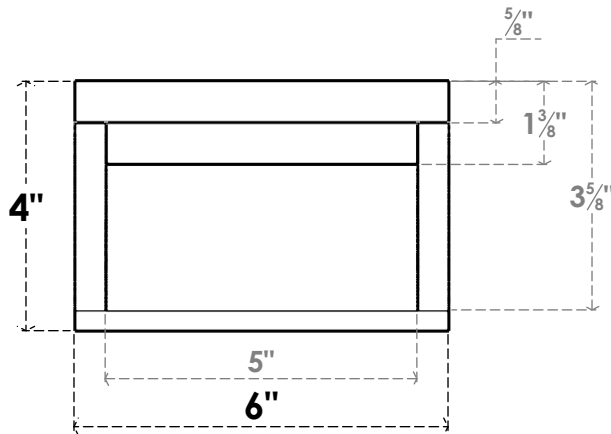

ITEM NUMBER: RFTURO060X04000X32000X004RIV00RCPR

6"W X 4"H X 32"L TIMBERTHANE ROUGH CEDAR RIVERA FAUX WOOD OPEN RAFTER TAIL, 4"L END, PRIMED TAN

SIDE PROFILE

FRONT PROFILE

ISOMETRIC

GENERATED DATE : 03/02/2023