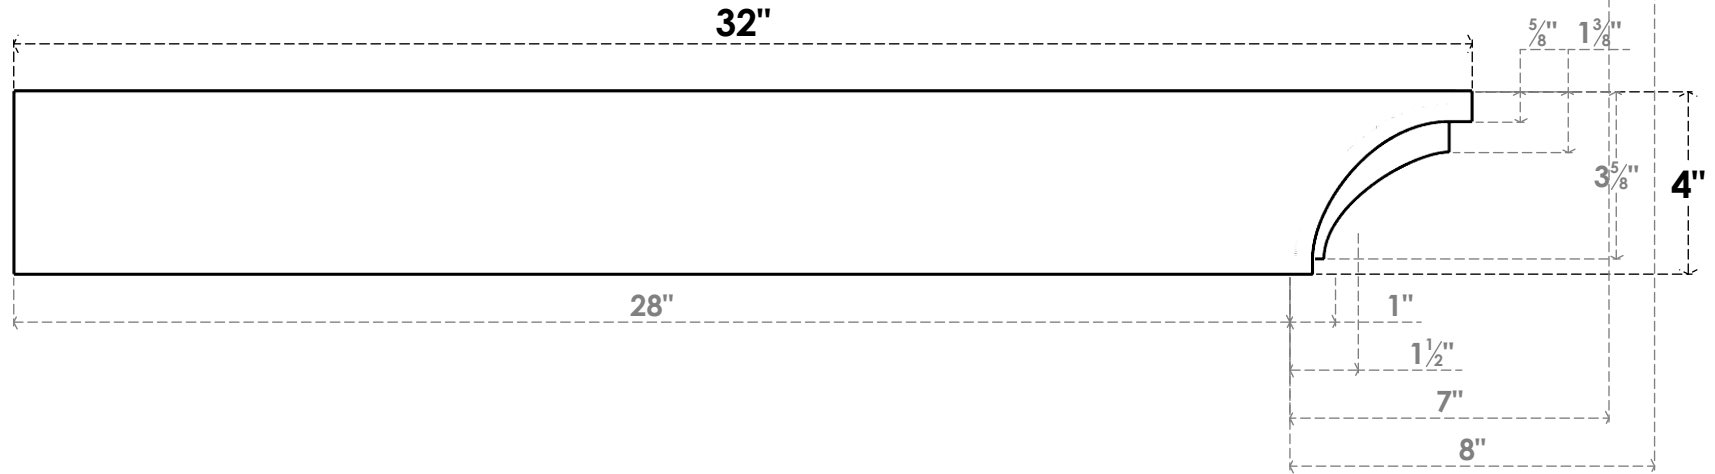

ITEM NUMBER: RFTURO060X04000X32000X004RIV00RCPR

6"W X 4"H X 32"L TIMBERTHANE ROUGH CEDAR RIVERA FAUX WOOD OPEN RAFTER TAIL, 4"L END, PRIMED TAN

SIDE PROFILE

FRONT PROFILE

ISOMETRIC

GENERATED DATE : 03/02/2023