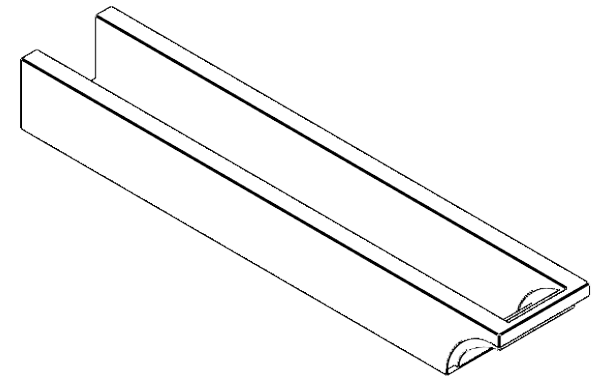

ITEM NUMBER: RFTURO060X04000X32000X004RIV00RCPR

6"W X 4"H X 32"L TIMBERTHANE ROUGH CEDAR RIVERA FAUX WOOD OPEN RAFTER TAIL, 4"L END, PRIMED TAN

SIDE PROFILE

FRONT PROFILE

ISOMETRIC

GENERATED DATE : 03/02/2023

EKENA MILLWORK
 2300 WEST MAIN ST.
 CLARKSVILLE, TX 75426
 TOLL FREE: 866-607-0453
 WWW.EKENAMILLWORK.COM

NOTES

1. INSTALLATION TO BE COMPLETED IN ACCORDANCE WITH MANUFACTURER'S SPECIFICATIONS.
2. DRAWING MAY NOT BE TO SCALE
3. THIS DRAWING IS INTENDED FOR DESIGN AND PLANNING PURPOSES ONLY.
4. ALL INFORMATION CONTAINED HEREIN WAS CURRENT AT THE TIME OF DEVELOPMENT BUT MUST BE REVIEWED AND APPROVED BY THE PRODUCT MANUFACTURER TO BE CONSIDERED ACCURATE.
5. TIMBERTHANE ARCHITECTURAL PRODUCTS ARE MADE FROM HIGH DENSITY URETHANE AND COME FACTORY PRIMED